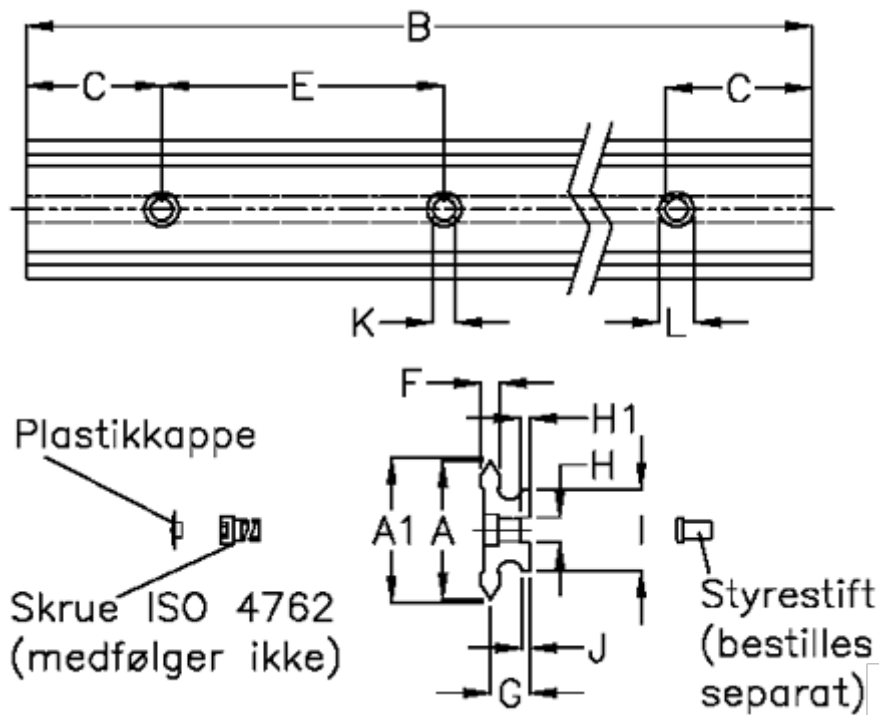

Article number: 059101896

Description: Hepco SL2 spacer slide
SS NMS12-896

Measures

A	= 12	G = 6.2	Weight kg/1000 = 440
A1	= 12.37	H = 4	
B	= 896	H1 = 1.8	
C	= 20.5	I = 8.5	
E	= 45	J = 1.7	
F	= 3.0	K = 3.5	
For bearing	= 13	L = 6 x 3	
For guide pin	= 4	M = -	